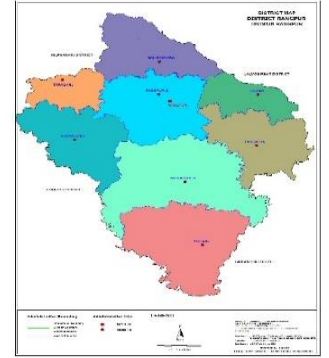

Alternative Orphan Family Sponsorship Programme through Sustainable Livelihoods (ALO - Waqf)

The above-named project is being implemented to enhance the overall socio-economic conditions of orphan families and to establish robust community-based protection systems and mechanisms.

KEY OBJECTIVE: Support to prevent early marriage in the specified location.

KEY INFORMATION

Project Location:	Khoragach Union in the Mithapukur subdistrict of Rangpur		
Rightsholders:	100 Orphan children & their families (3000 community people)		
Starting Date:	01.07.2021	Closing Date:	31.12.2024
Project Duration:	42 Months	Project Budget:	GBP 62,000
Donor:	International Waqf Fund	Implementation:	IR Bangladesh

MAJOR ACTIVITIES

- » Creating income generating opportunities for 100 orphans' households
- » Providing skill trainings on various environment-friendly income generating activities
- » Offering support for starting kitchen gardening and planting tree saplings
- » Empowering widows by establishing 7 Self Help Groups (SHGs)
- » Providing technical and vocational education to the eligible persons from the targeted households
- » Supporting children from the targeted households in continuing their education
- » Providing opportunities for children to develop their potential by establishing 7 community-based child clubs and organizing various activities within the clubs